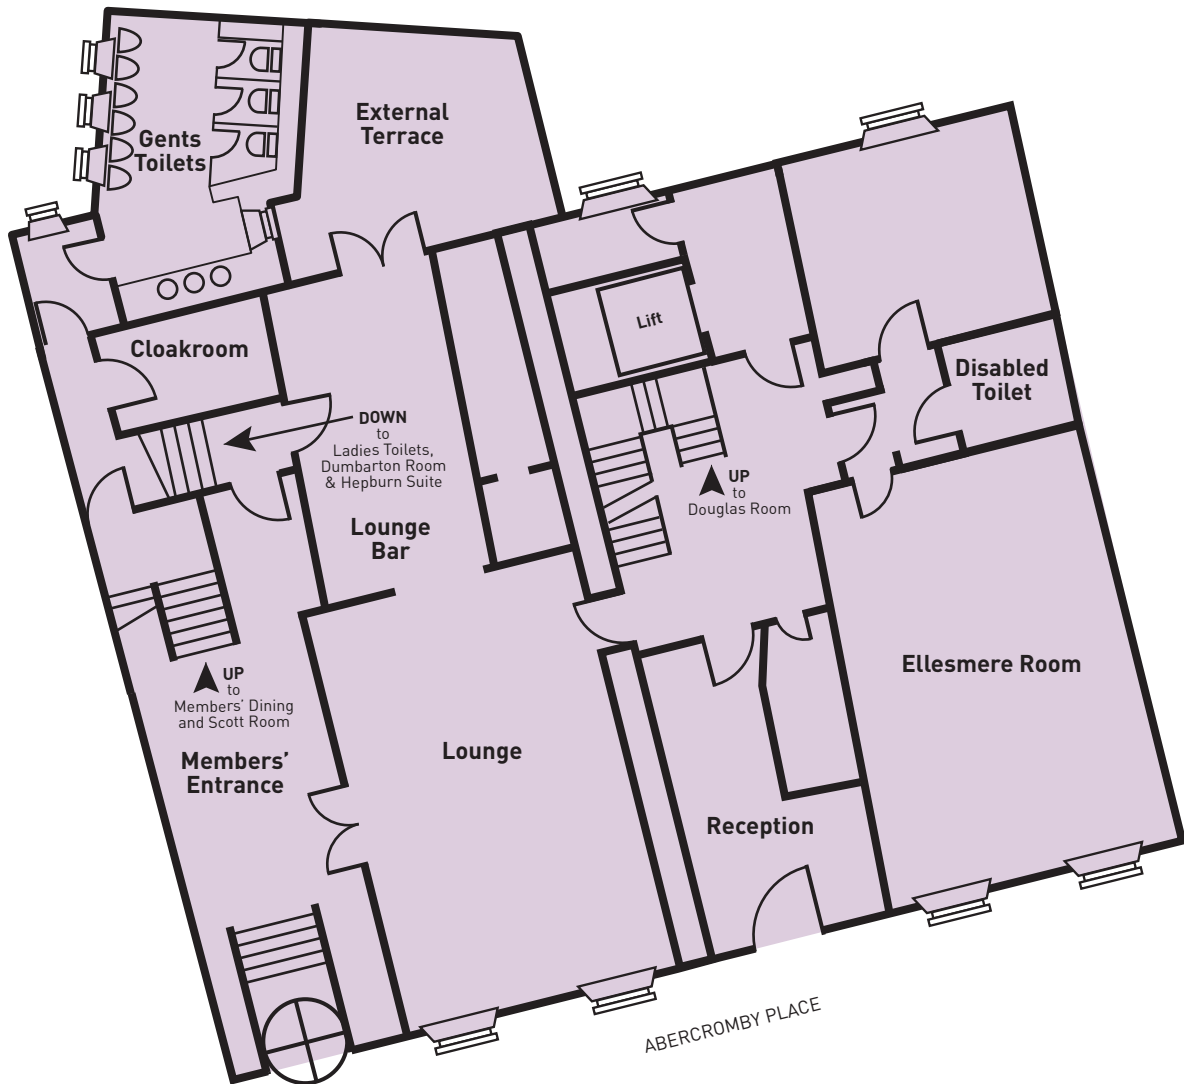

## The Ellesmere Room

(Incorporating The Main Reception, Lounge and Lounge Bar)

<b>The Ellesmere Room</b> Room Capacities	Banquet	Board Room	Cabaret	Classroom	Reception	Theatre	Area m <sup>2</sup>	Ceiling Height m
	20	20	0	12	30	30	60	5