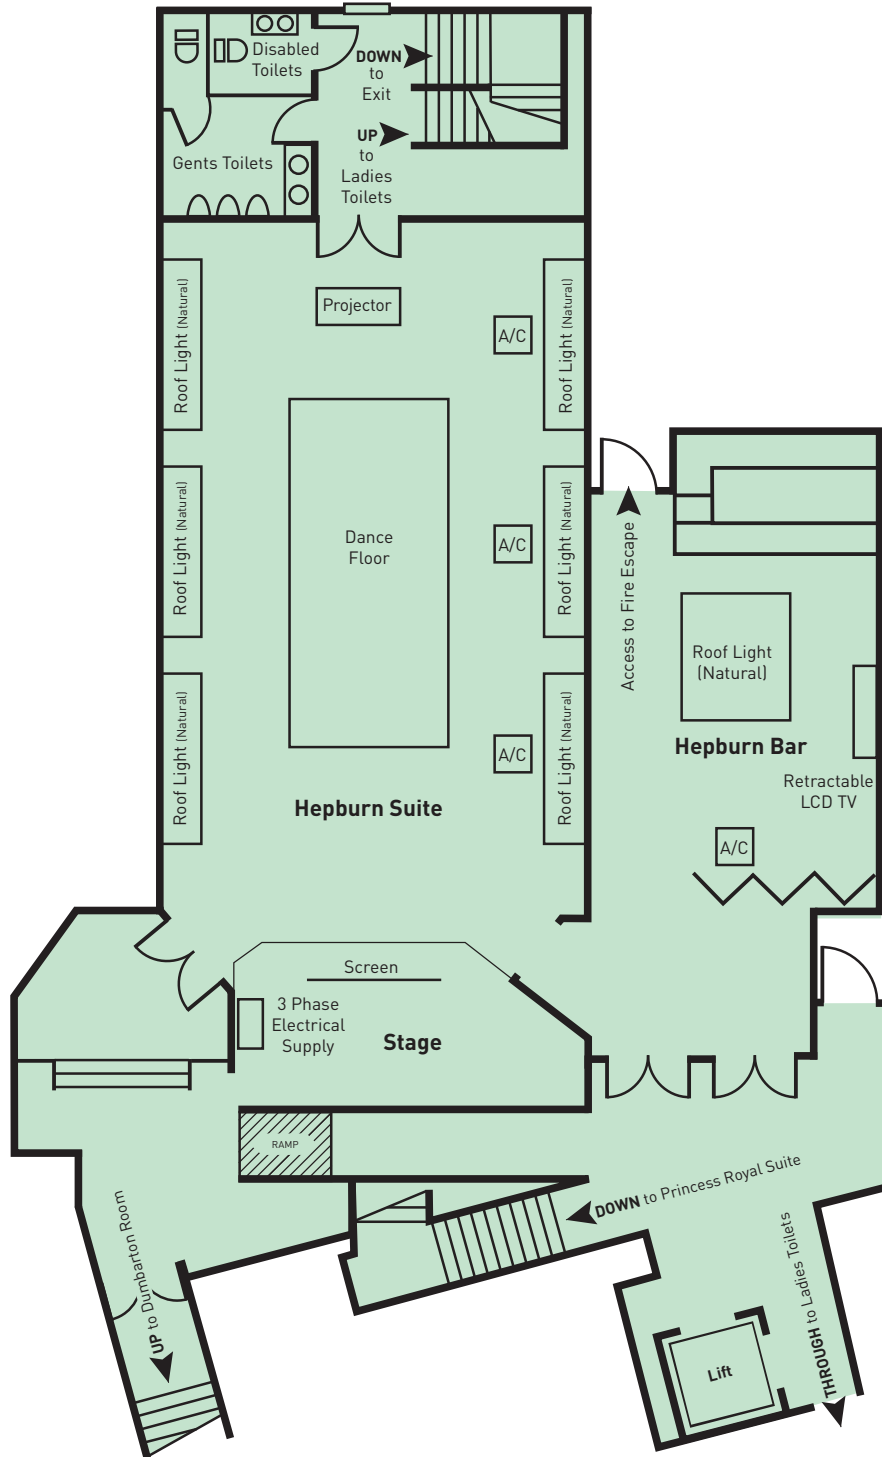

The Hepburn Suite
(Incorporating The Hepburn Bar)

NORTHUMBERLAND STREET SOUTH EAST LANE

The Hepburn Suite Room Capacities	Banquet	Board Room	Cabaret	Classroom	Reception	Theatre	Area m ²	Ceiling Height m
	120	45	80	60	150	150	120	6