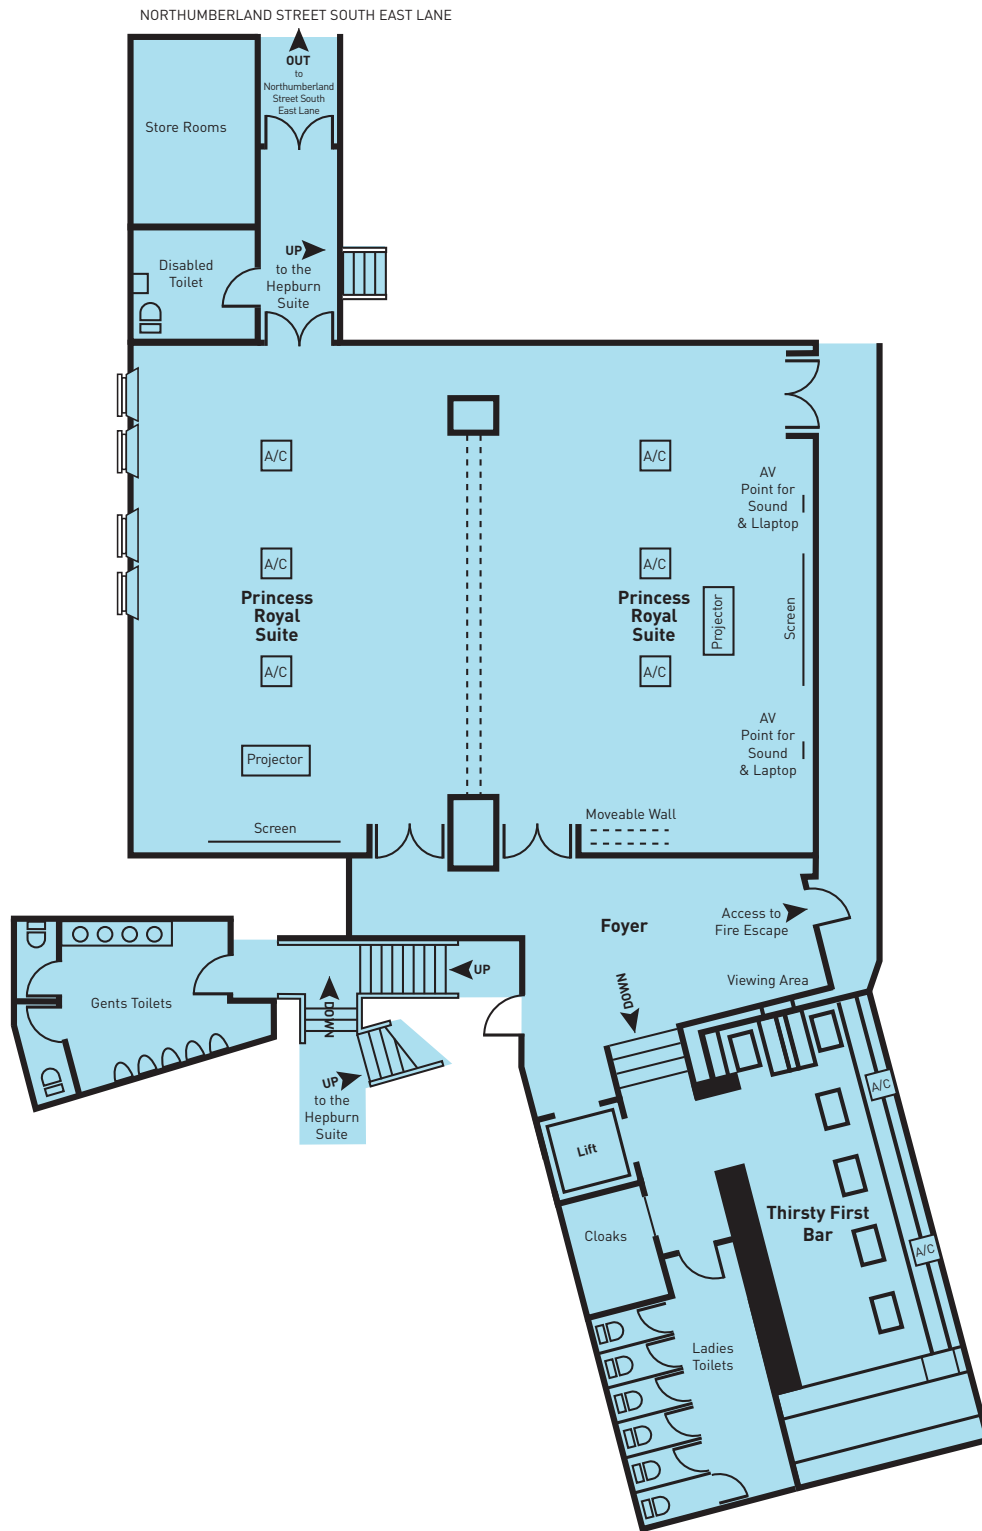

The Princess Royal Suite  
(Incorporating the 'Thirsty First Bar')

The Princess Royal Suite Room Capacities	Banquet	Board Room	Cabaret	Classroom	Reception	Theatre	Area m <sup>2</sup>	Ceiling Height m
	180	50	180	80	200	200	200	3