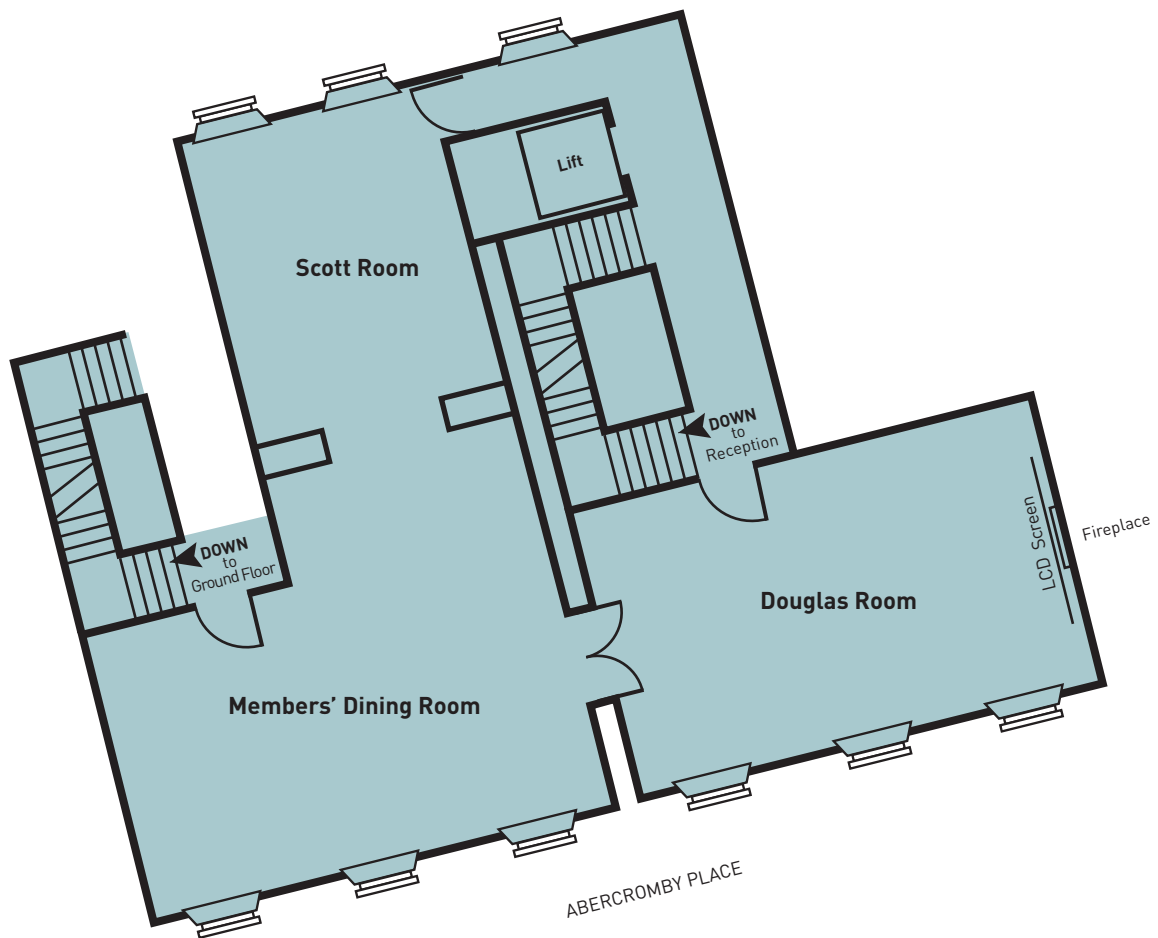

The Scott and The Douglas Rooms
 (Incorporating The Members' Dining Room)

The Douglas Room Room Capacities	Banquet	Board Room	Cabaret	Classroom	Reception	Theatre	Area m ²	Ceiling Height m
	45	26	0	20	50	50	60	5
The Scott Room Room Capacities	18	18	0	10	30	30	25	5